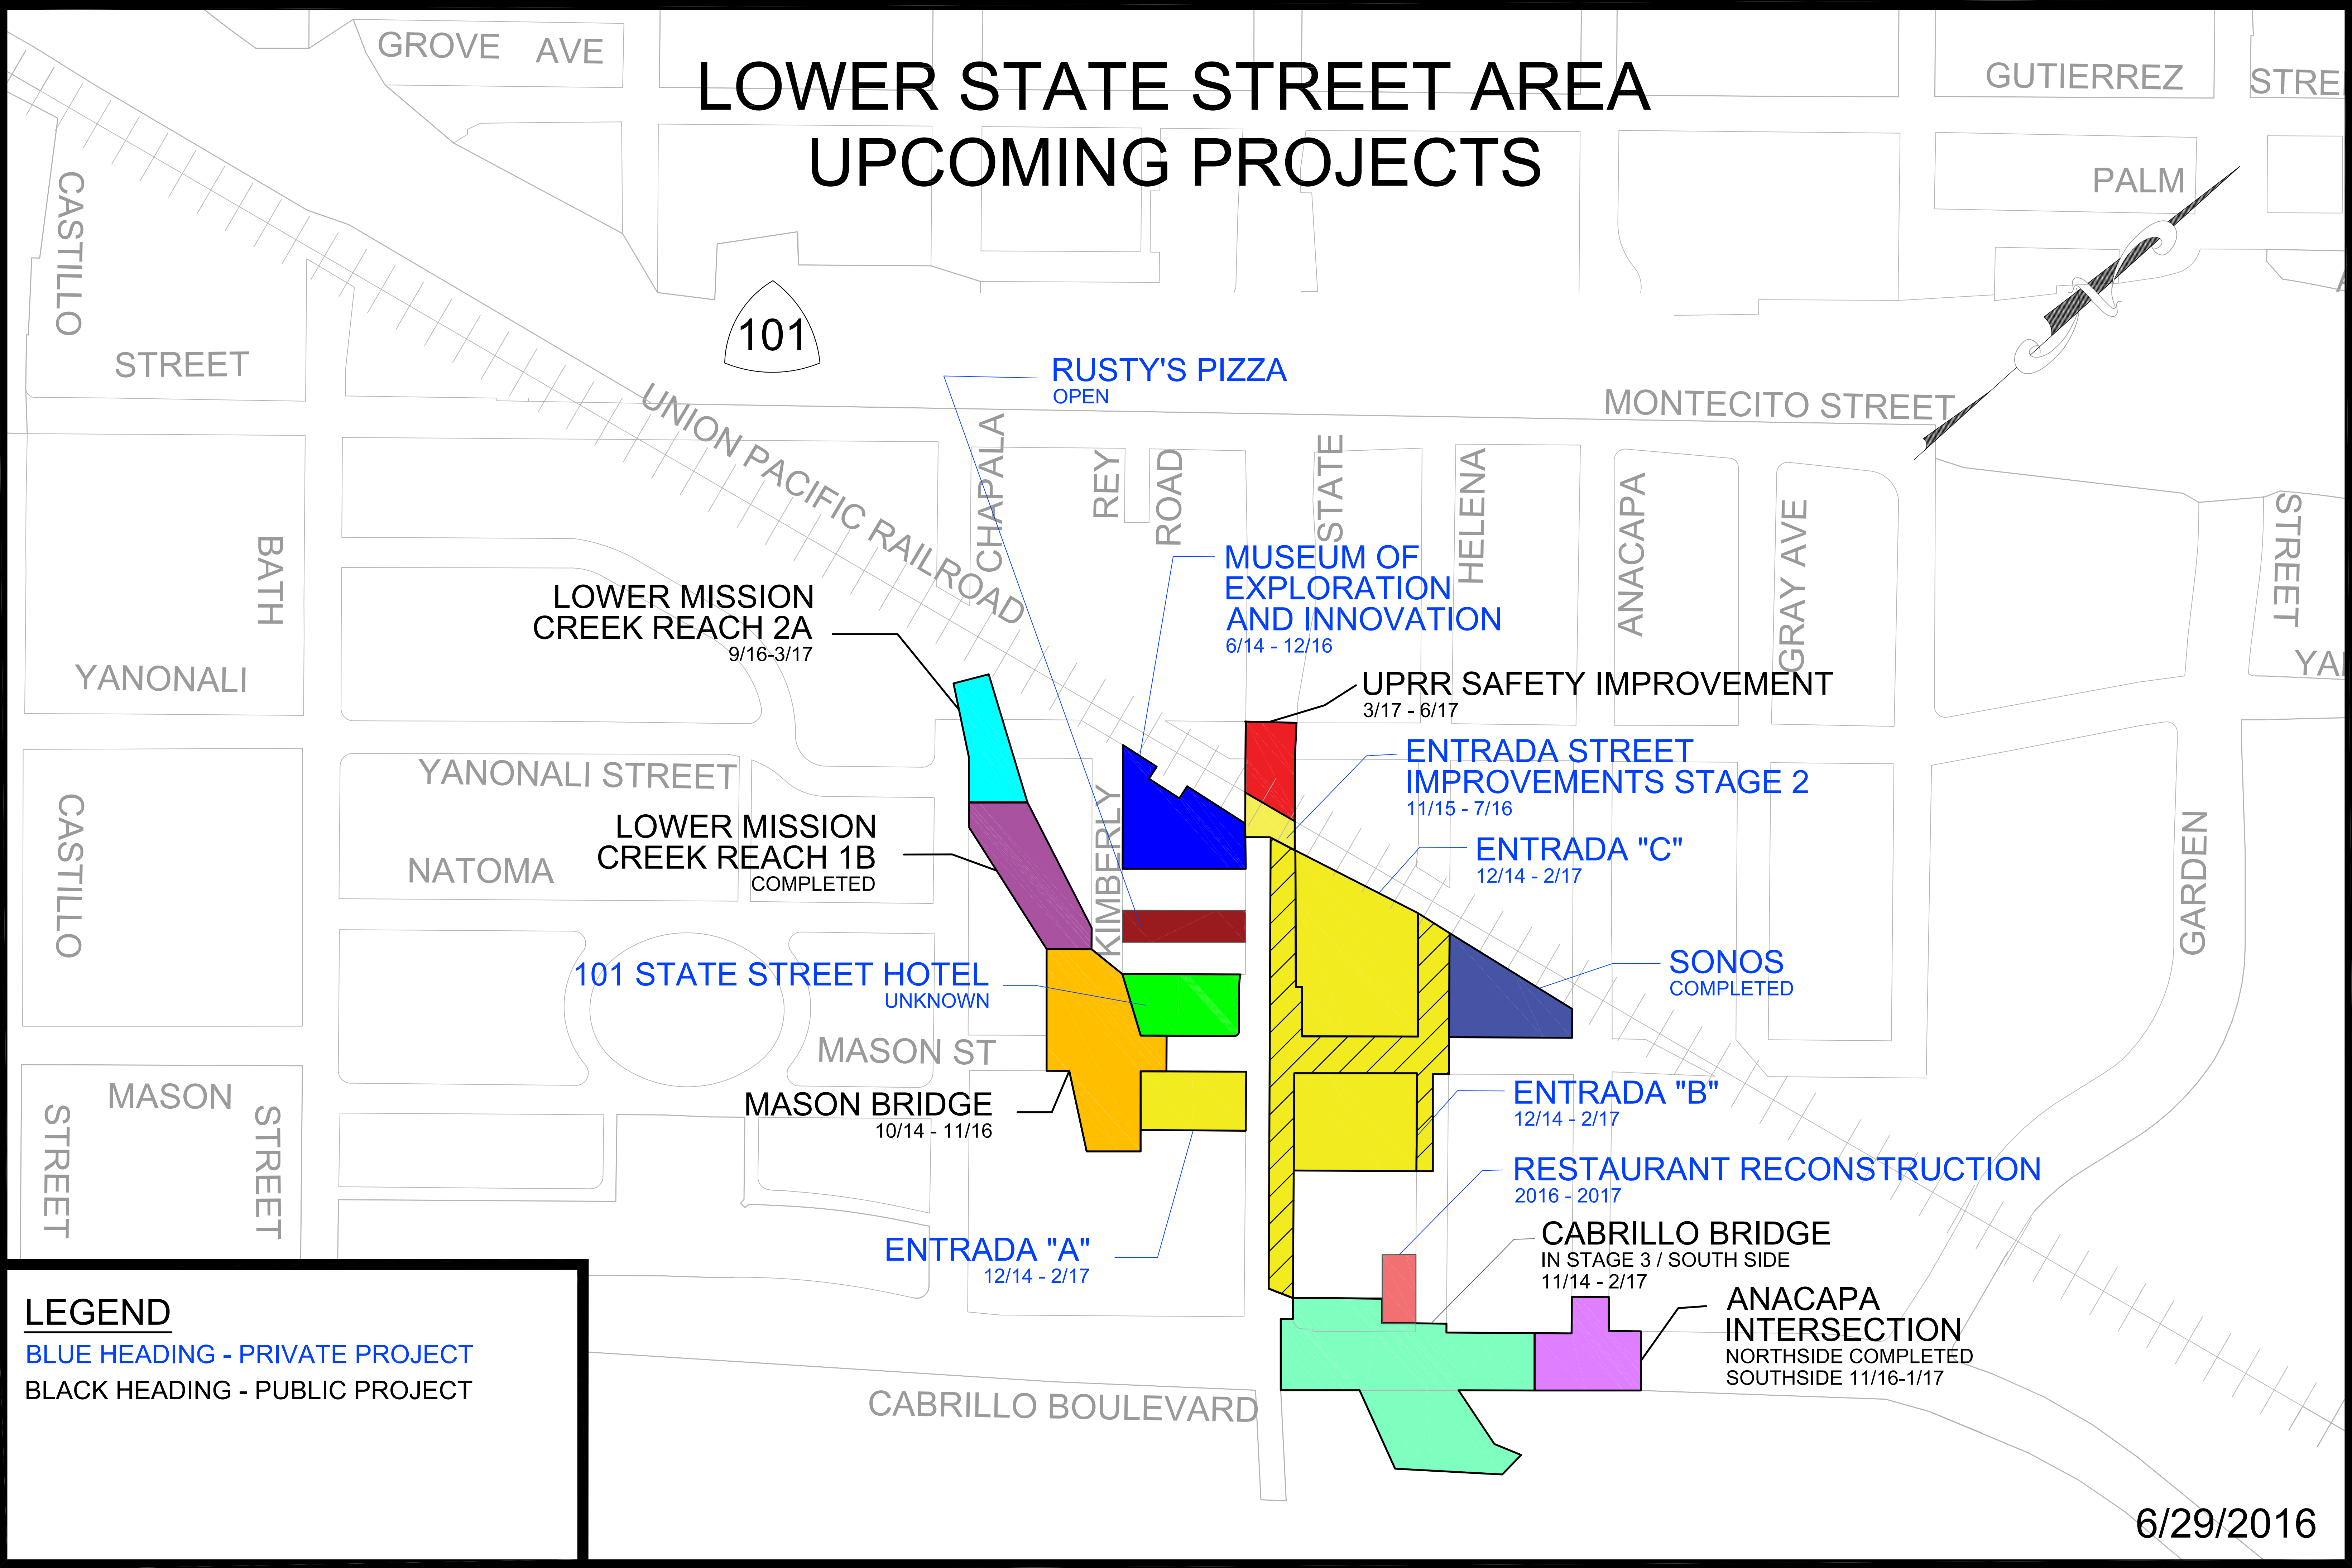

LOWER STATE STREET AREA UPCOMING PROJECTS

LEGEND

- BLUE HEADING - PRIVATE PROJECT
- BLACK HEADING - PUBLIC PROJECT