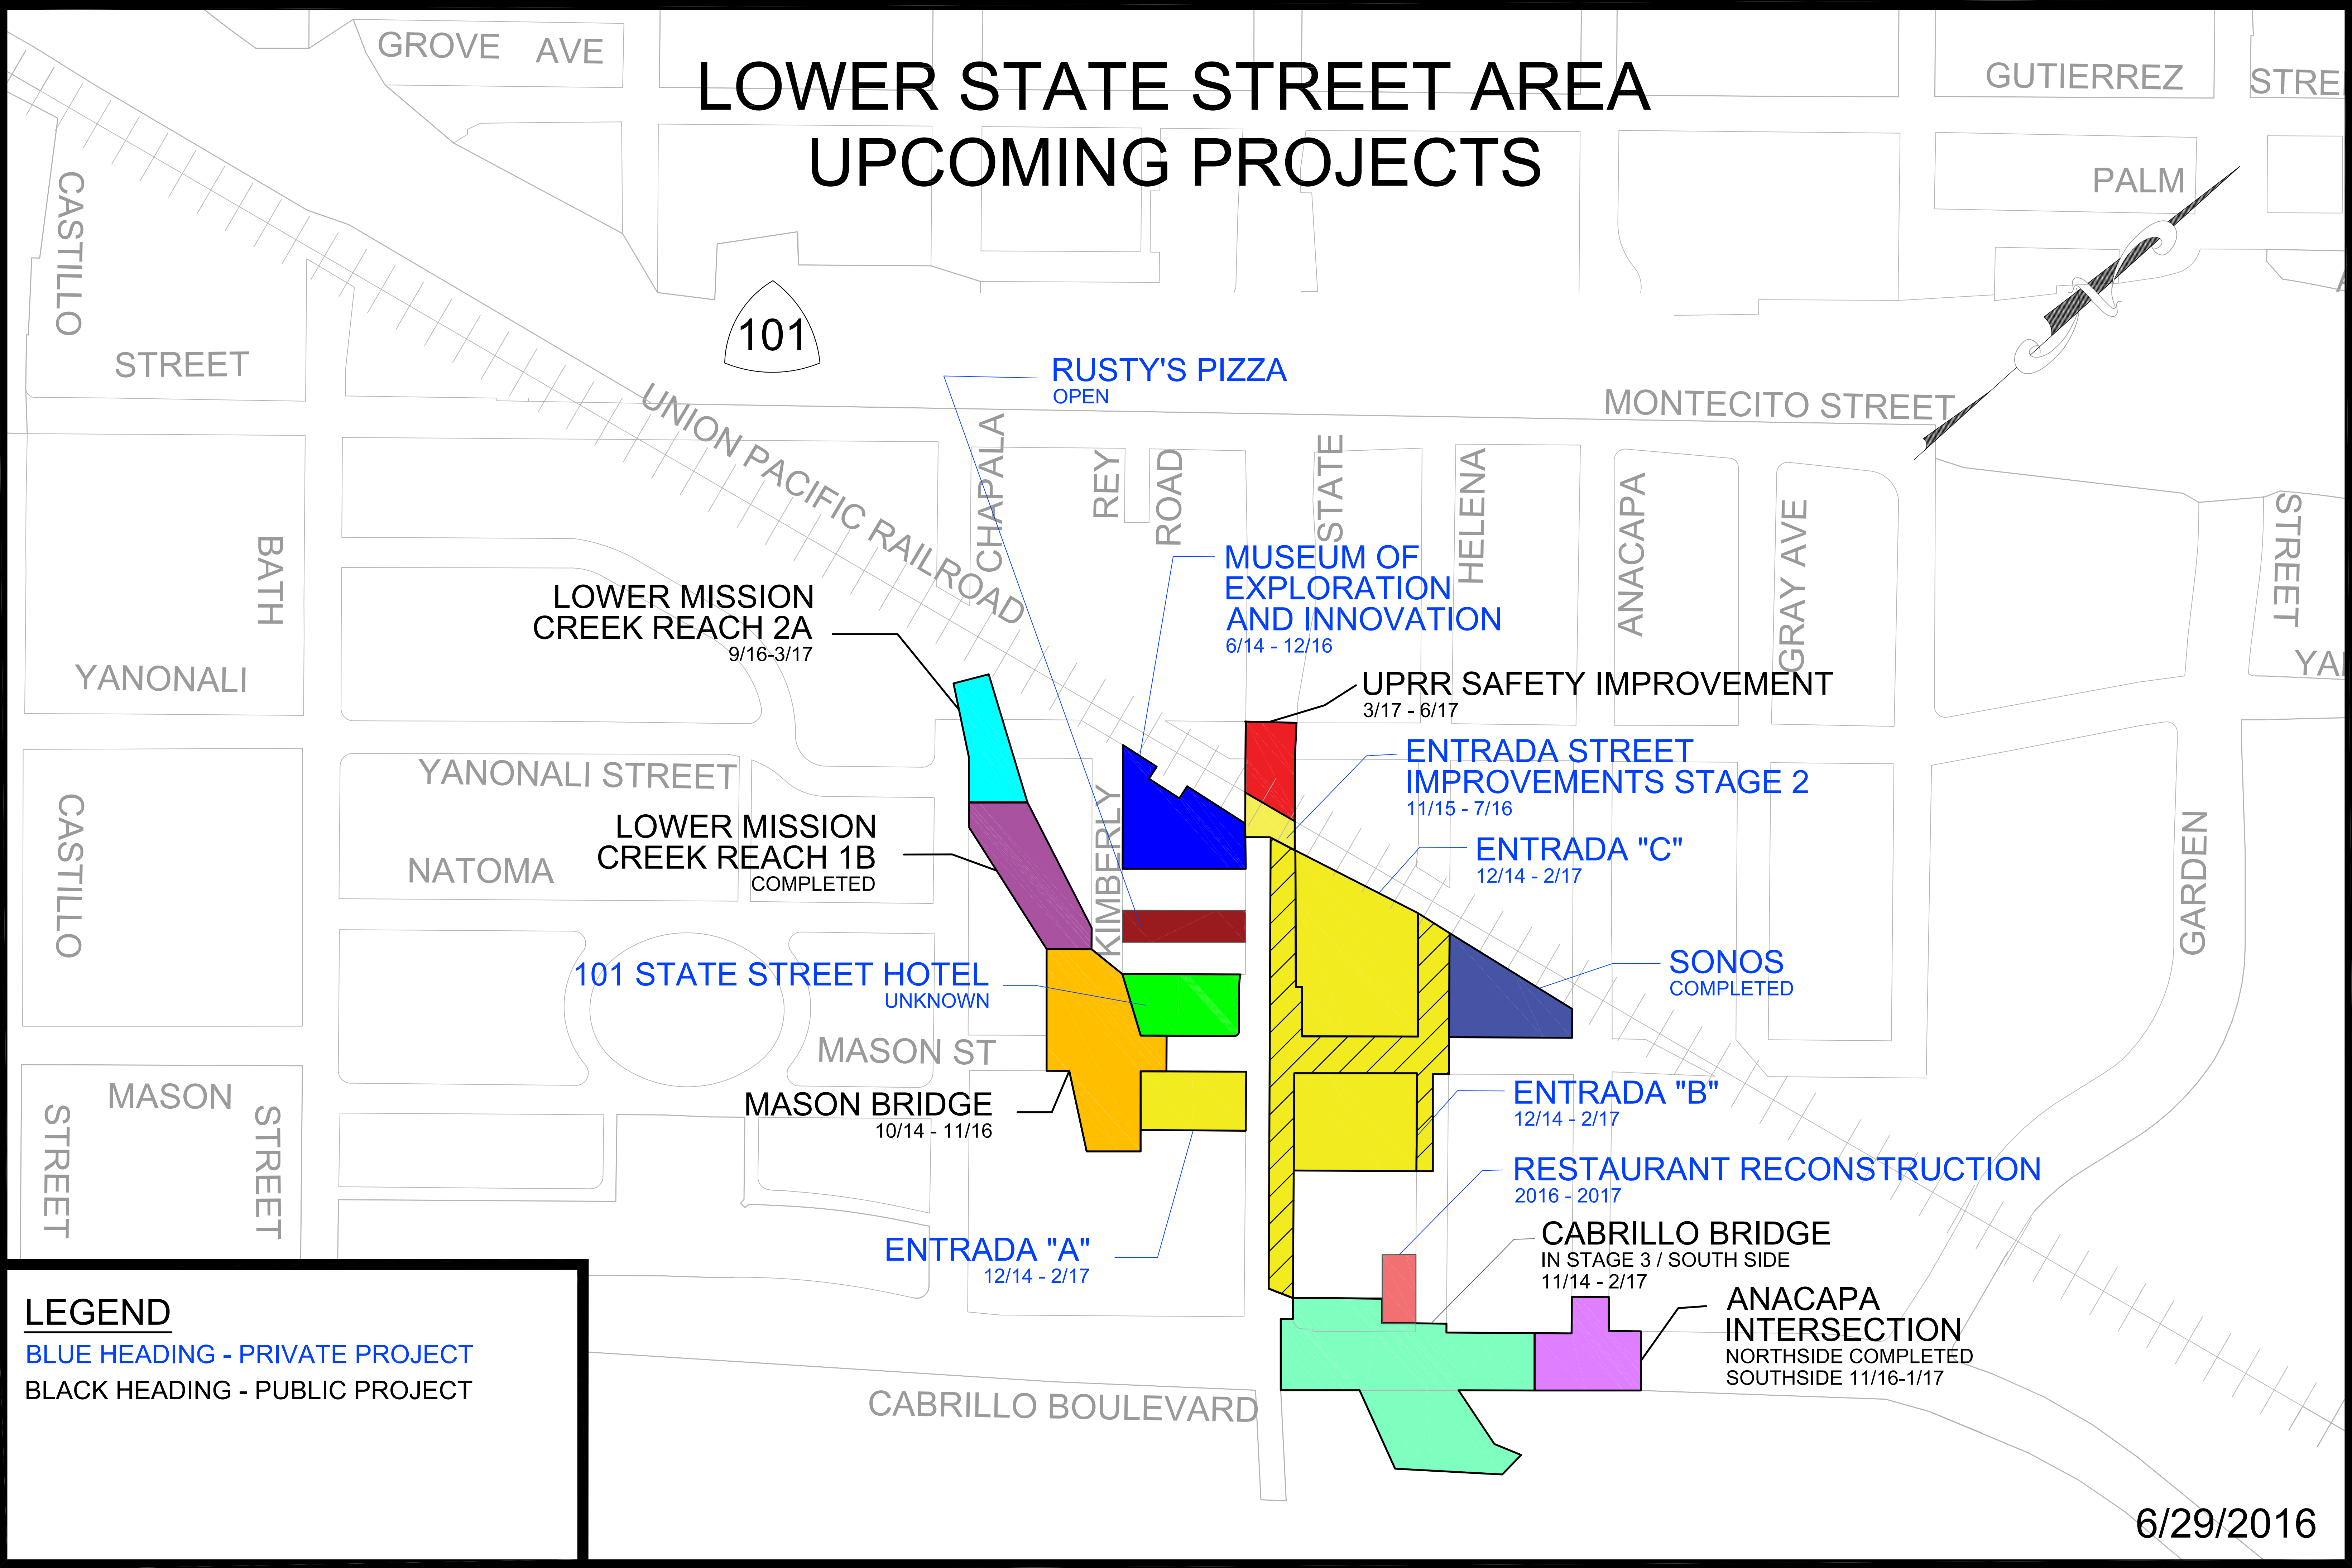

# LOWER STATE STREET AREA UPCOMING PROJECTS

## LEGEND

- BLUE HEADING - PRIVATE PROJECT
- BLACK HEADING - PUBLIC PROJECT